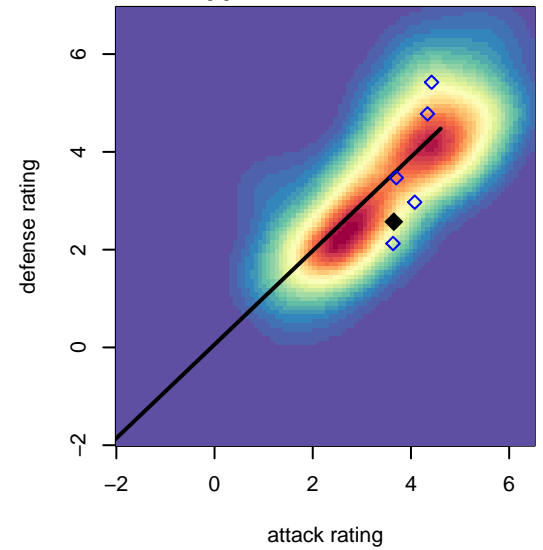

CAN Timbers –Unk G00

, CAN
 G00 total strength=1698
 attack=38.5 defense=13.08

alt names used:
 TIMBERS 00/01 GIRLS

Venues played:
 2016 FWRL CAN CRL U17

attack and defense variance (black dot)
relative to other teams
and top 10 in region

attack and defense rating
relative to others at age
and all opponents in last 13 months

attack and defense rating
relative to others at age
and all opponents in last 13 months

Performance relative to 13 month average

Performance relative to 13 month average

Distribution of opponents
 Red = Lose zone, Blue = Win zone, Green = Even
 Black line separates win/lose zones

lot. A=Neither has attack advantage, B=Opponent has both attack and defense advantage, C=Opponent has both attack and defense disadvantage, D=Both have